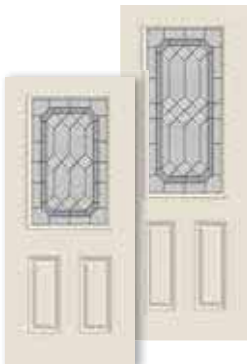

1/2 View 2-Panel

Door	2'8"	2'10"	3'0"
SP-684ME	•	•	•
SP7-684ME	•	•	•
SP8-684ME	•	•	•

SP8 - Brass or Nickel only