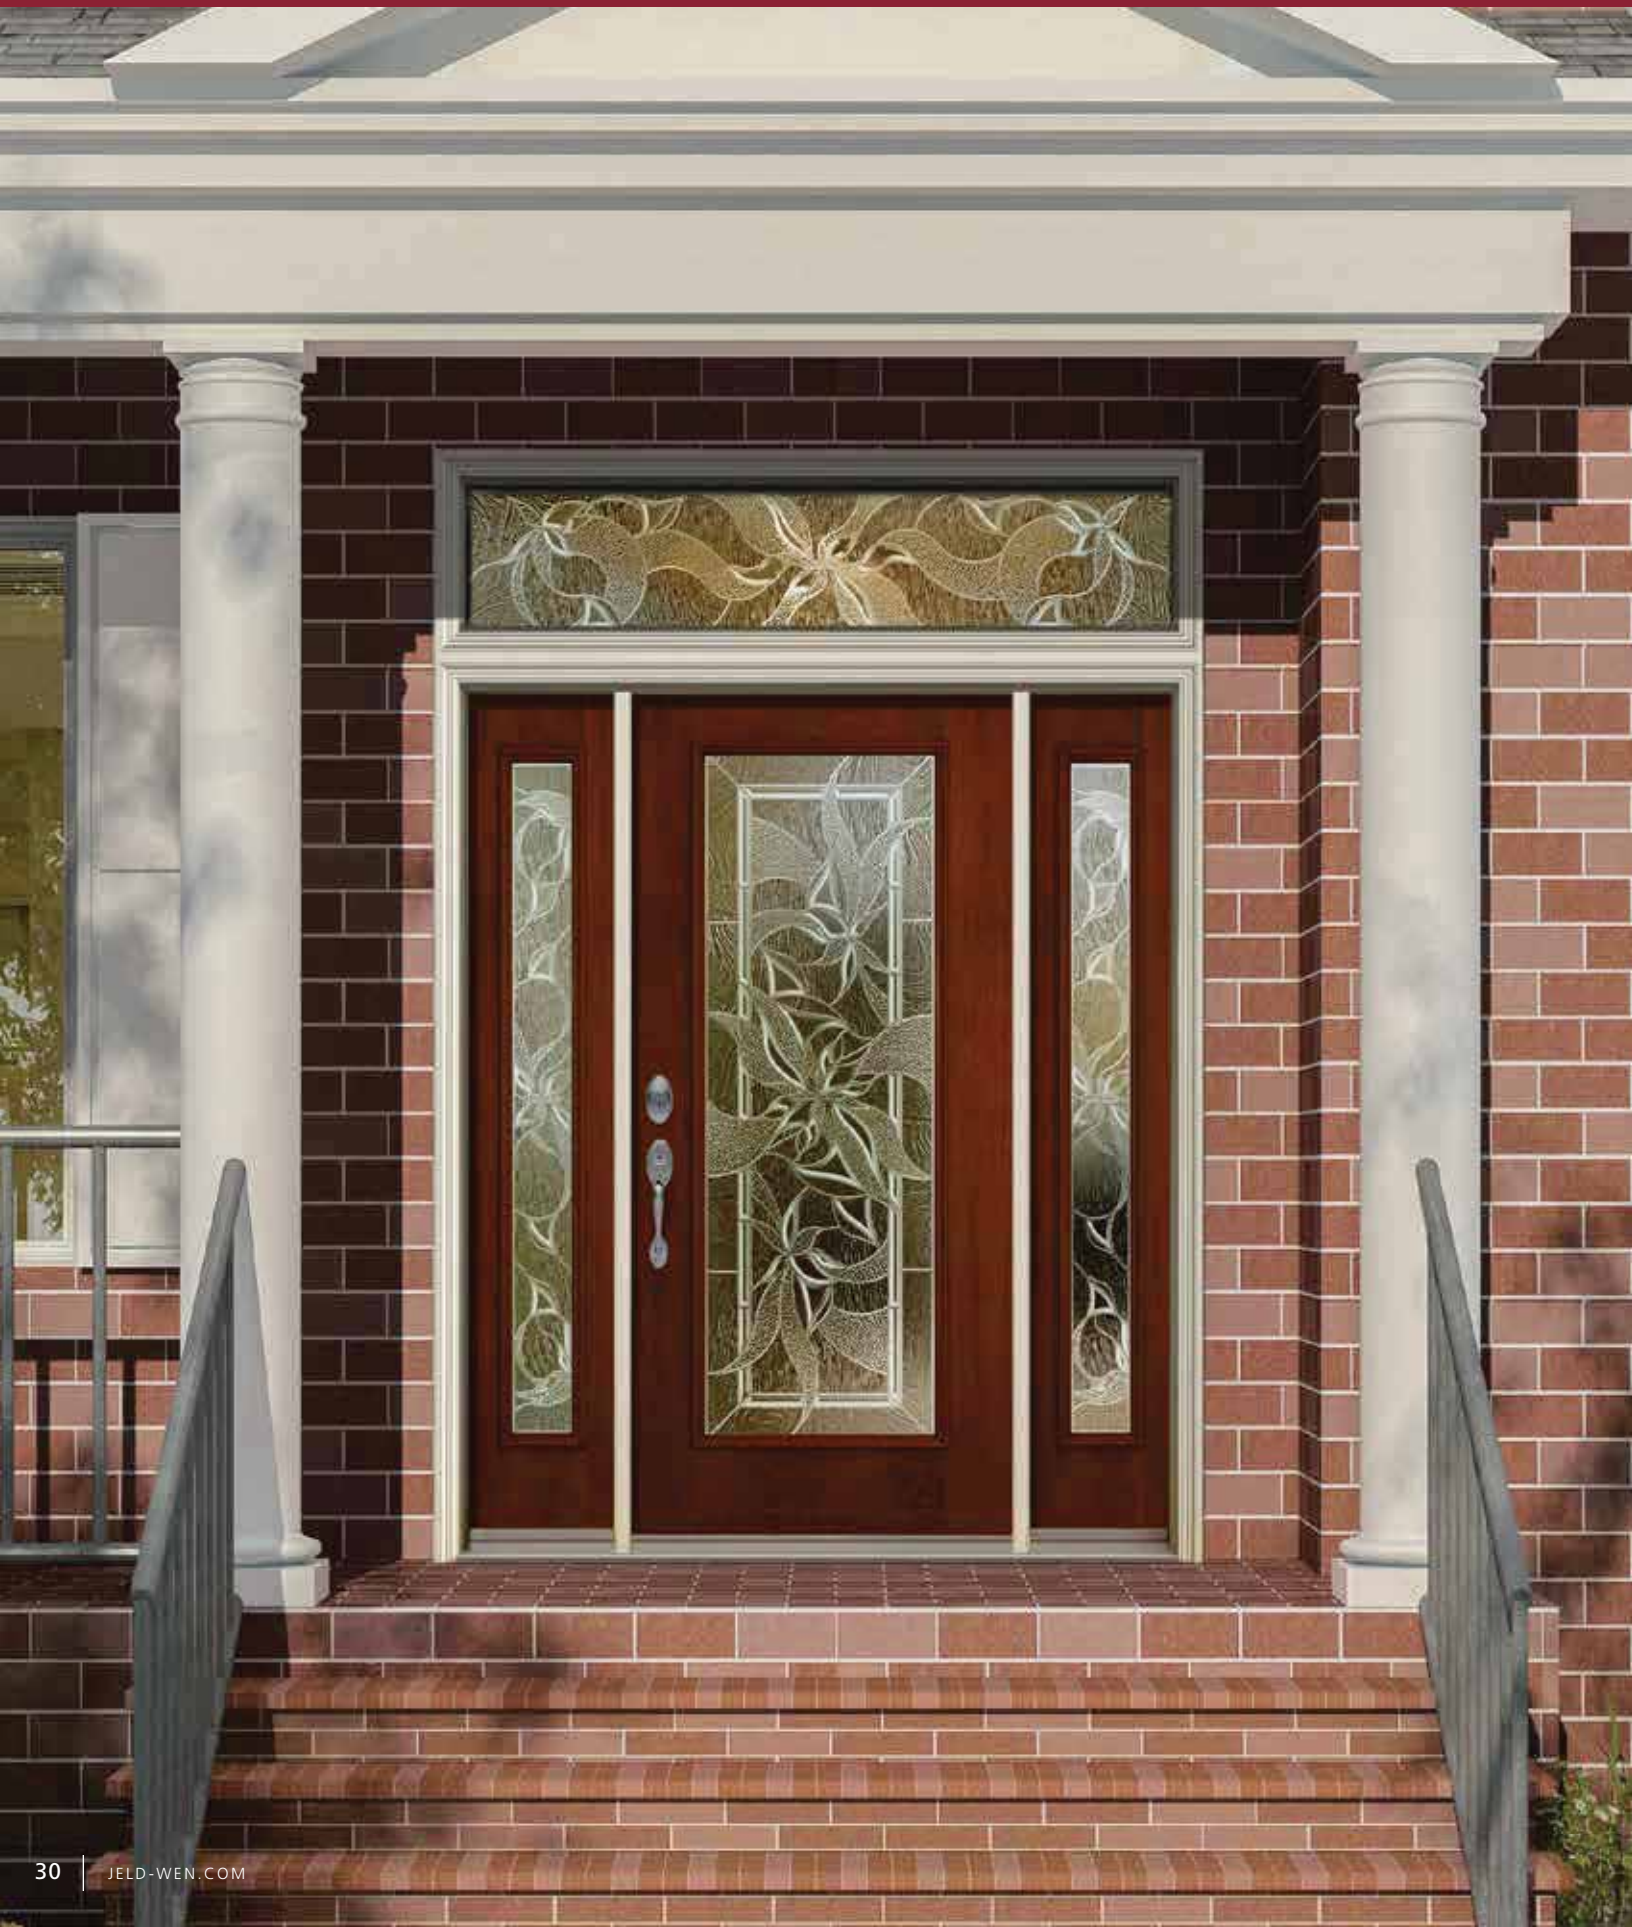

Design-Pro Mahogany