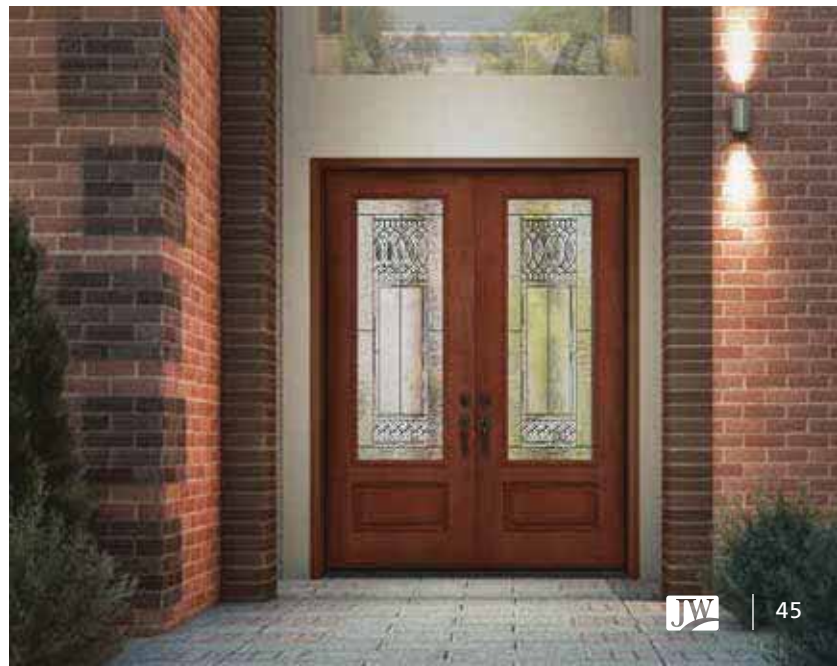

DM = 6'8"   DM7 = 7'0"   DM8 = 8'0"
DMC = 6'8"   DMC7 = 7'0"