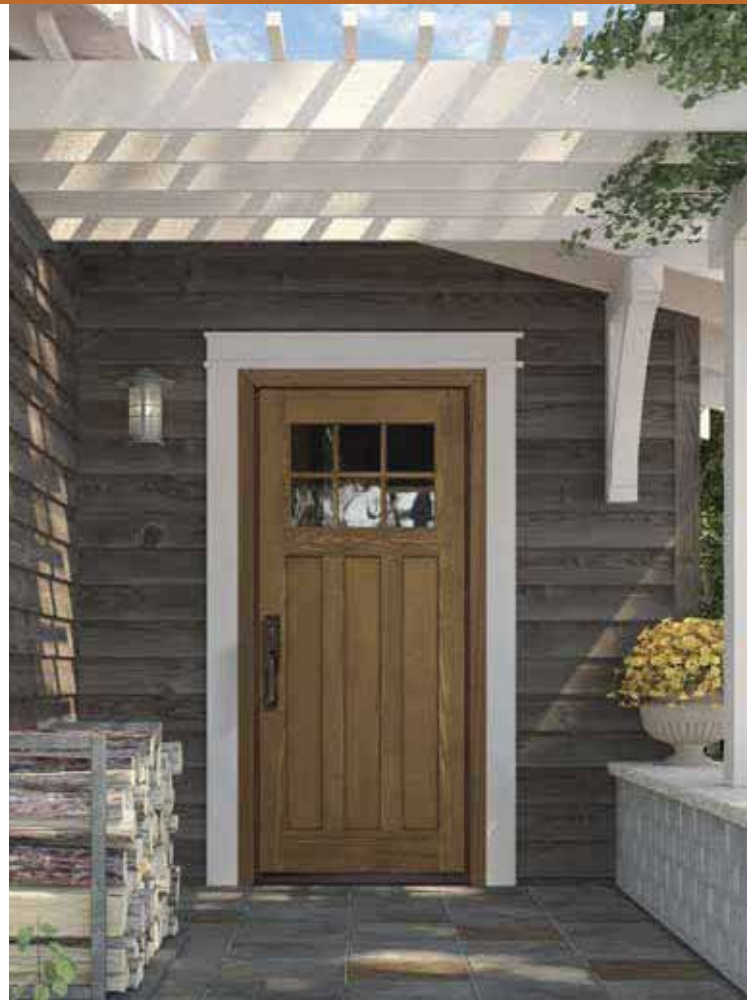

## 6'8", 7'0" and 8'0" Clear Glass Doors and Sidelights

Full View

Door	2'0"	2'4"	2'6"	2'8"	2'10"	3'0"
DO-686LE	•	•	•	•	•	•
DO7-686LE	•	•	•	•	•	•
DO8-686LE	•	•	•	•	•	•

Low-E Only

Full Oval

Door	2'8"	2'10"	3'0"
DO-919CL	•	•	•
DO7-919CL	•	•	•
DO8-919CL	•	•	•