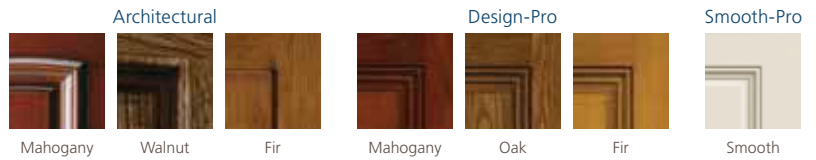

CHOOSING YOUR DOOR SYSTEM

Beyond their clean design | JELD-WEN® exterior doors include many qualities that make them a beautiful choice. They're enduring. They're energy efficient. And they're perfectly low-maintenance. Options like decorative glass or blinds between the glass offer everyday beauty and convenience. Add sidelights or a transom to create your unique entry door system. Here are a few standard system configurations to choose from:

1 Choose Door Type

Fiberglass

The look of wood without the upkeep. Provides greater panel detail for an improved appearance and won't warp, dent or rust.

Steel Doors

Economical, low-maintenance choice that provides strength and style.

2 Choose Door Panel Style

Personalize your home with a door that suits your home's architecture. Here are just a few options.

3 Choose Doorglass

Enhance curb appeal and brighten your entryway with glass. Choose from decorative or clear options or with grilles and blinds. A variety of caming options and privacy levels are available to suit your taste and style.

Privacy Rating

Each doorglass design is assigned a privacy rating to help you choose the level of openness or obscurity that's right for you.

0-3 Clear
4-6 Obscure
7-10 Opaque
Allows view of shadows and color

4 Choose your Finish

Bring out the beauty of your JELD-WEN fiberglass door and provide peace of mind by using our Stain Kit. You can choose from a variety of colors and the kit includes everything you need for a high-quality finish. See page 159 for more information.