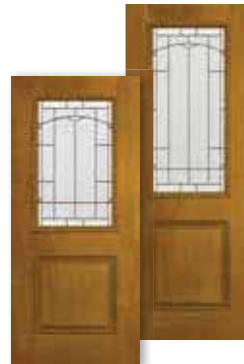

## 6'8", 7'0" and 8'0" Doors and Sidelights

Full View

Door	2'6"	2'8"	2'10"	3'0"
DF-686TPZ	•	•	•	•
DF7-686TPZ		•	•	•

1/2 View 2-Panel

Door	2'6"	2'8"	2'10"	3'0"
DF-684TPZ	•	•	•	•
DF7-684TPZ		•	•	•
DF8-684TPZ		•	•	•