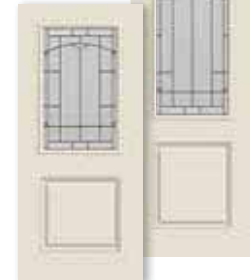

1/2 View 1-Panel

Door	2'8"	2'10"	3'0"
SP-684TPZ-1P	•	•	•
SP7-684TPZ-1P	•	•	•
SP8-684TPZ-1P	•	•	•