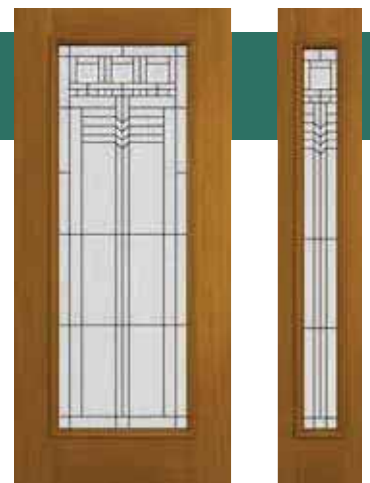

DESIGN-PRO FIBERGLASS

Fir