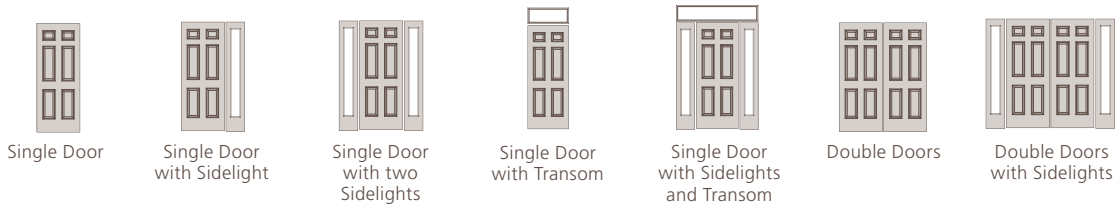

CHOOSING YOUR DOOR SYSTEM

Beyond their clean design | JELD-WEN® exterior doors include many qualities that make them a beautiful choice. They're enduring. They're energy efficient. And they're perfectly low-maintenance. Options like decorative glass or blinds between the glass offer everyday beauty and convenience. Add sidelights or a transom to create your unique entry door system. Here are a few standard system configurations to choose from:

1 Choose Door Type

Fiberglass

The look of wood without the upkeep. Provides greater panel detail for an improved appearance and won't warp, dent or rust.