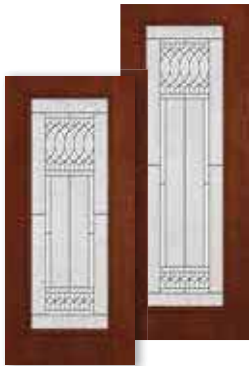

6'8", 7'0" and 8'0" Doors and Sidelights

Full View

Door	2'8"	2'10"	3'0"
DM-686PS	•	•	•
DM7-686PS	•	•	•
DM8-686PS	•	•	•