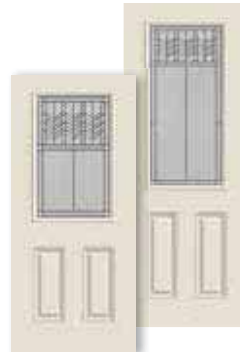

1/2 View 2-Panel

Door	2'8"	2'10"	3'0"
SP-684PR	•	•	•
SP7-684PR	•	•	•
SP8-684PR	•	•	•