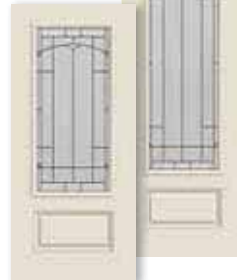

3/4 View 1-Panel

Door	2'8"	2'10"	3'0"
SP-607TPZ-1P	•	•	•
SP8-607TPZ-1P	•	•	•