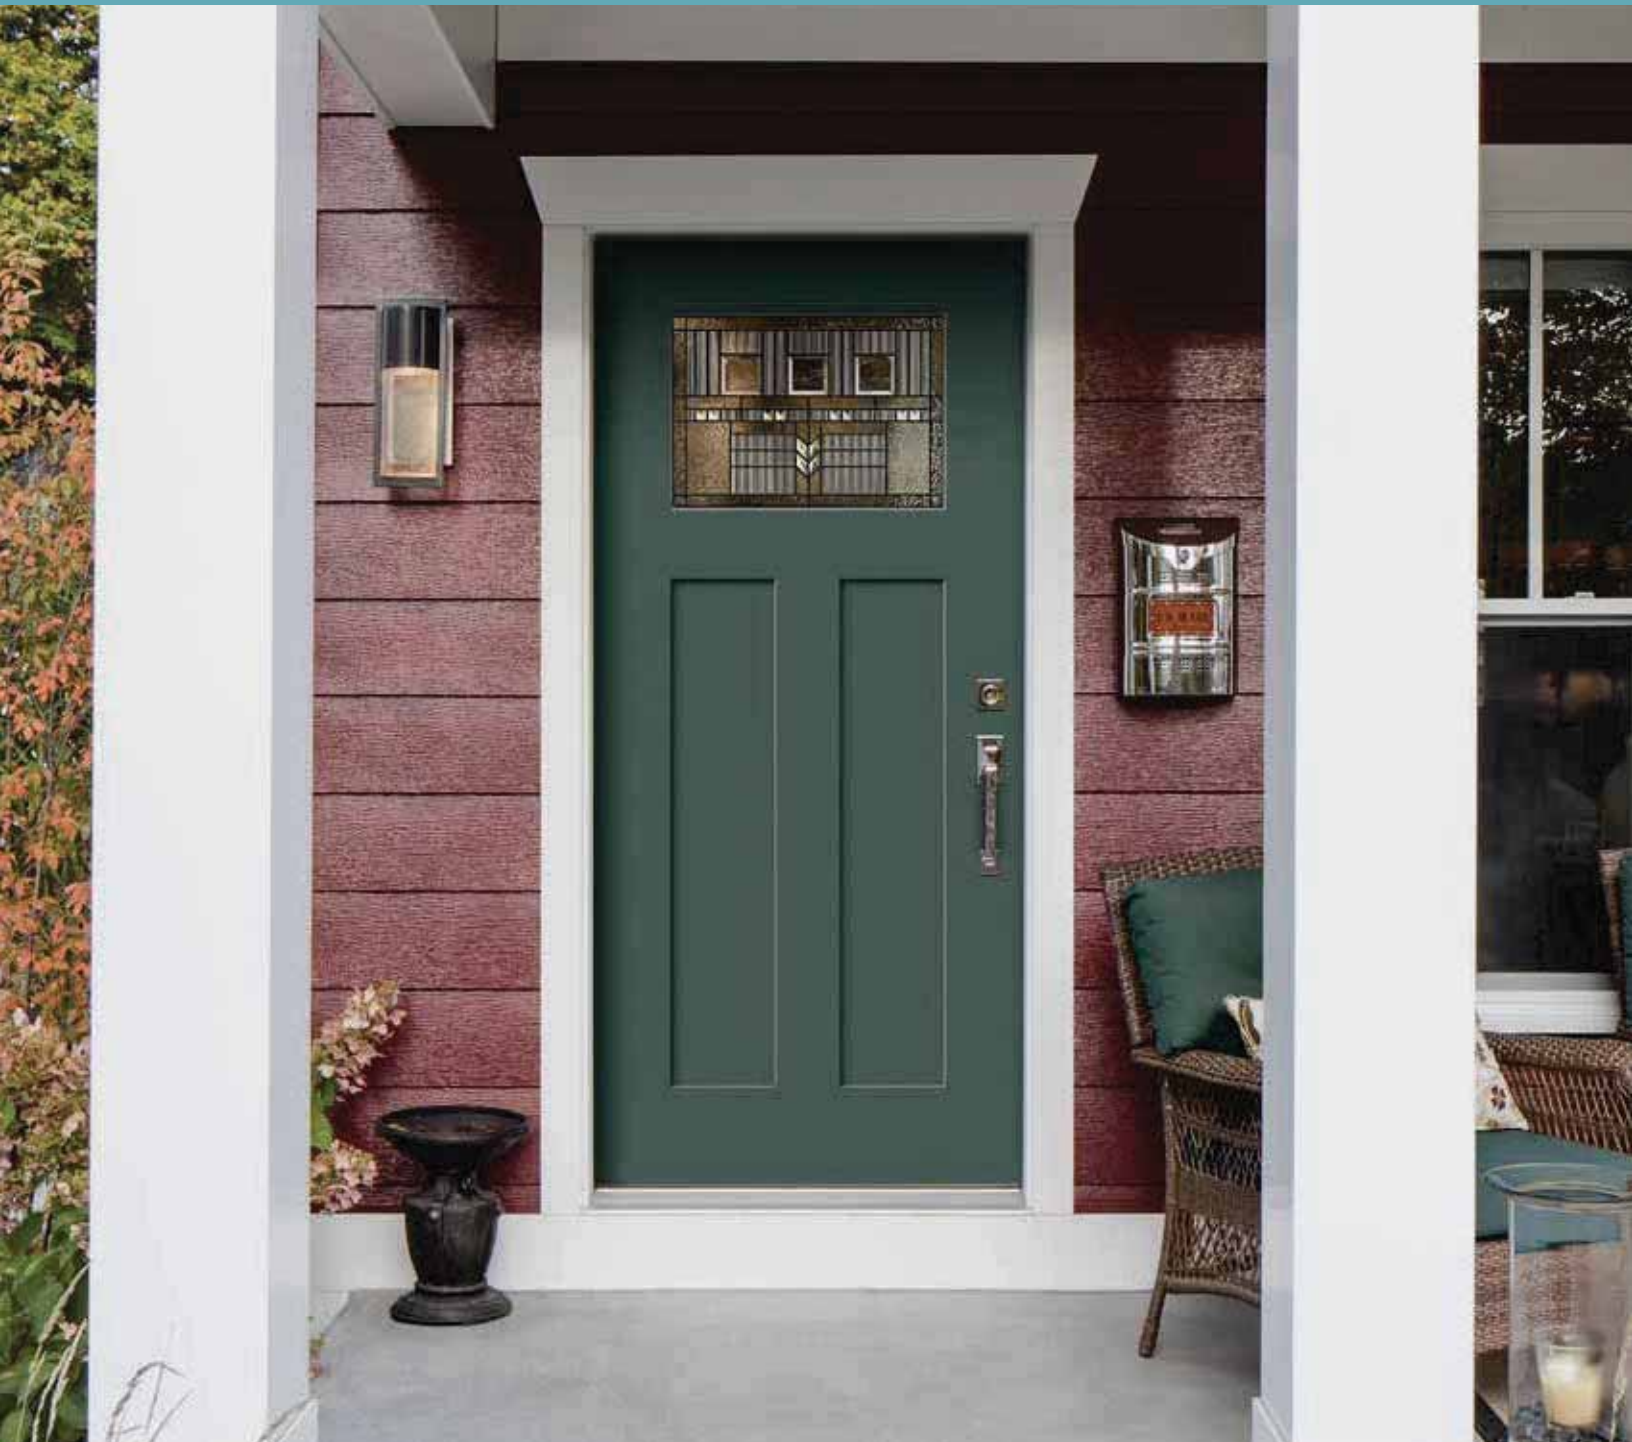

Smooth-Pro