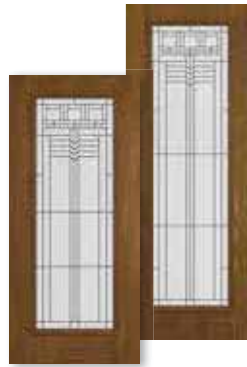

6'8", 7'0" and 8'0" Doors and Sidelights

Full View

Door	2'6"	2'8"	2'10"	3'0"
DO-686KP	•	•	•	•
DO7-686KP	•	•	•	•
DO8-686KP		•	•	•