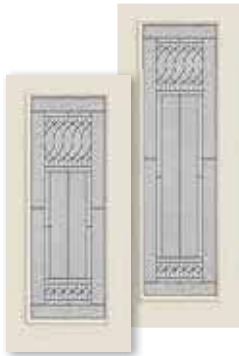

6'8", 7'0" and 8'0" Doors and Sidelights

Full View

Door	2'6"	2'8"	2'10"	3'0"
SP-686PS	•	•	•	•
SP7-686PS	•	•	•	•
SP8-686PS	•	•	•	•