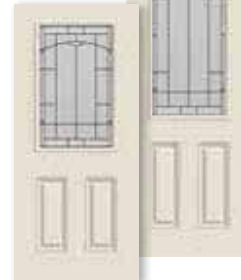

1/2 View 2-Panel

Door	2'6"	2'8"	2'10"	3'0"
SP-684TPZ	•	•	•	•
SP7-684TPZ	•	•	•	•
SP8-684TPZ	•	•	•	•