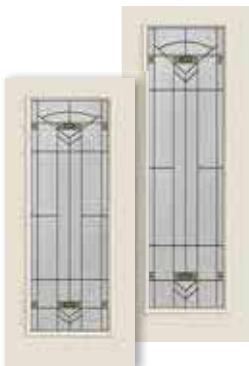

6'8", 7'0" and 8'0" Doors and Sidelights

Full View

Door	2'6"	2'8"	2'10"	3'0"
SP-686GRF	•	•	•	•
SP7-686GRF	•	•	•	•
SP8-686GRF		•	•	•