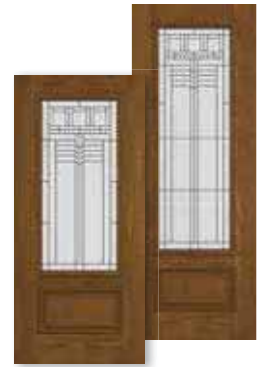

3/4 View 1-Panel

Door	2'8"	2'10"	3'0"
DO-607KP-1P	•	•	•
DO8-607KP-1P	•	•	•