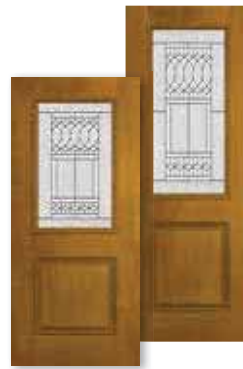

### 6'8", 7'0" and 8'0" Doors and Sidelights

Full View

Door	2'6"	2'8"	2'10"	3'0"
DF-686PS	•	•	•	•
DF7-686PS	•	•	•	•
DF8-686PS	•	•	•	•

1/2 View 2-Panel

Door	2'6"	2'8"	2'10"	3'0"
DF-684PS	•	•	•	•
DF7-684PS	•	•	•	•
DF8-684PS	•	•	•	•