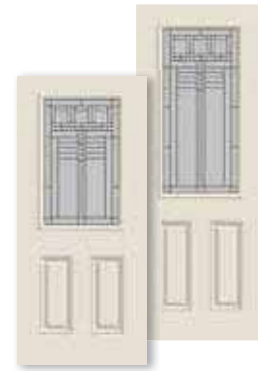

## 6'8", 7'0" and 8'0" Doors and Sidelights

Full View

Door	2'6"	2'8"	2'10"	3'0"
SP-686KP	•	•	•	•
SP7-686KP	•	•	•	•
SP8-686KP	•	•	•	•

3/4 View 2-Panel

Door	2'8"	2'10"	3'0"
SP-607KP	•	•	•

3/4 View 1-Panel

Door	2'8"	2'10"	3'0"
SP-607KP-1P	•	•	•
SP8-607KP-1P	•	•	•