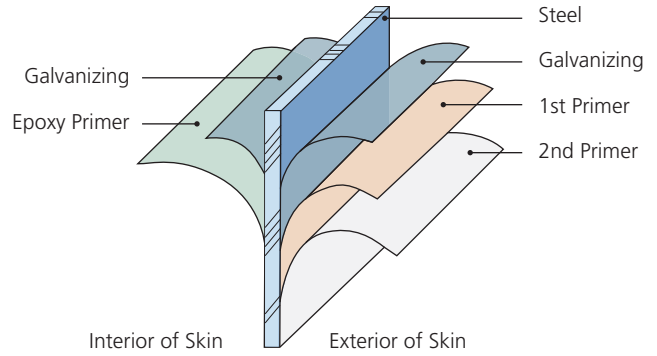

### Smooth-Pro Door Collection

JELD-WEN offers a wide array of Smooth-Pro designs built with the same high definition panels and wider profiles found in our Design-Pro Series. Because each Smooth-Pro door contains a light paint-brush-stroke texture, doors arrive ready for paint without the need for sanding or scuffing the surface. Many Smooth-Pro designs are available Direct Glazed, offering wider viewing areas.

## Steel Doors

JELD-WEN Steel exterior doors are durable and affordable. They include wood stiles and rails with mitred top corners to prevent water absorption. Galvanized steel facings are factory primed with neutral, low-sheen, baked-on enamel primer for easy finishing.