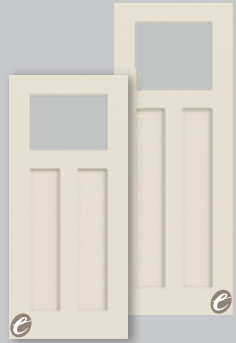

Craftsman

6'8", 7'0" and 8'0" Doors and Sidelights

Craftsman

Door	2'8"	2'10"	3'0"
SPC-866DG-LE	•	•	•
SPC7-866DG-LE	•	•	•
SPC8-866DG-LE	•	•	•
SPC-866DG-MG	•	•	•
SPC7-866DG-MG	•	•	•
SPC8-866DG-MG	•	•	•
SPC-866DG-GRF	•	•	•
SPC7-866DG-GRF	•	•	•
SPC8-866DG-GRF	•	•	•
SPC-866DG-KP	•	•	•
SPC7-866DG-KP	•	•	•
SPC8-866DG-KP	•	•	•
SPC-866DG-TPZ	•	•	•
SPC7-866DG-TPZ	•	•	•
SPC8-866DG-TPZ	•	•	•