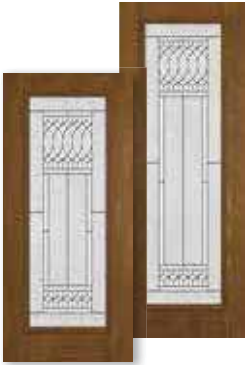

6'8", 7'0" and 8'0" Doors and Sidelights

Full View

Door	2'6"	2'8"	2'10"	3'0"
DO-686PS	•	•	•	•
DO7-686PS	•	•	•	•
DO8-686PS		•	•	•