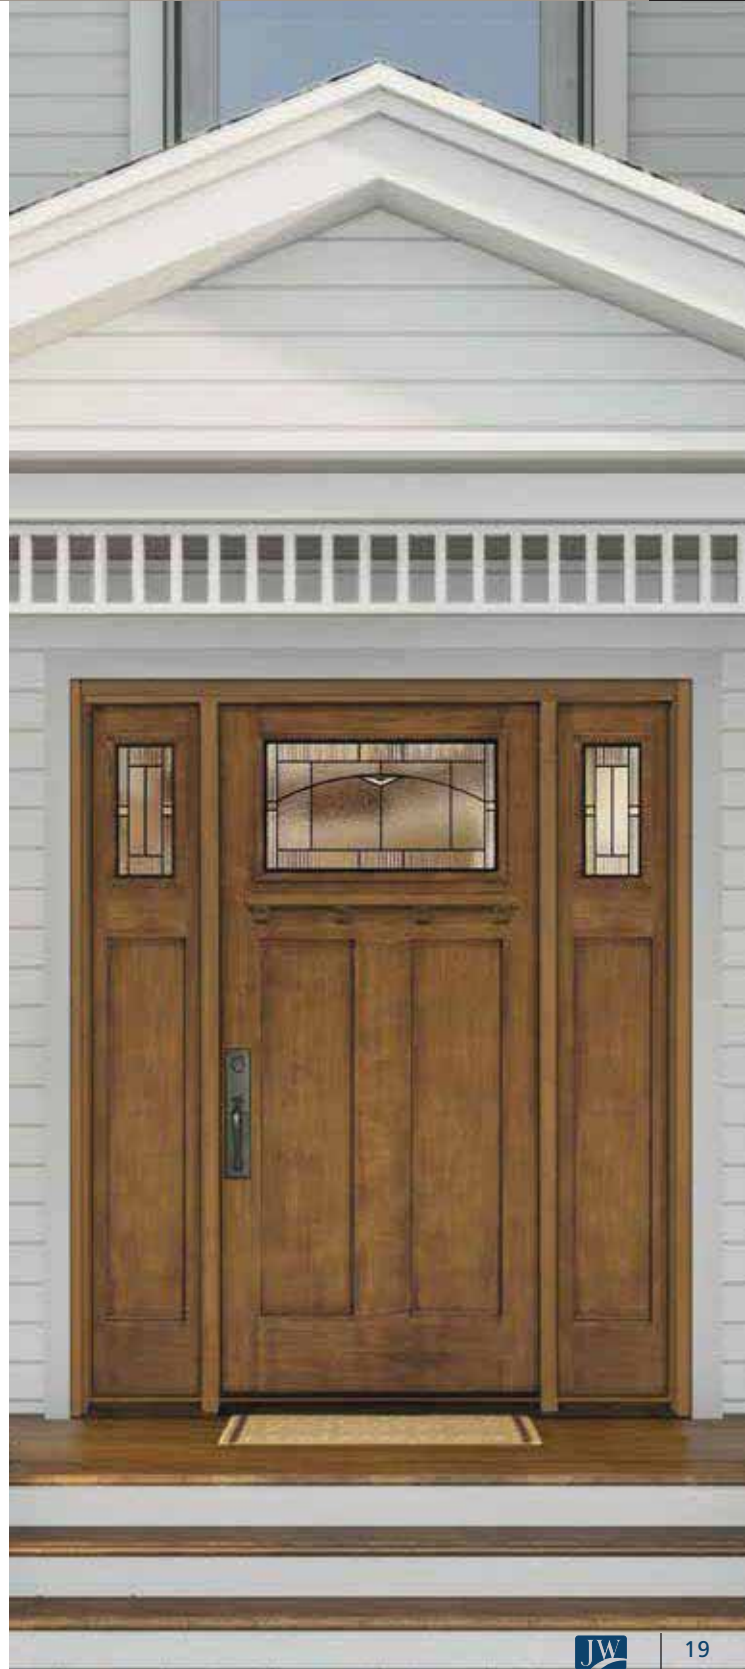

Craftsman SL Mahogany

Sidelight	1'0"	1'2"
AMC-820TPZ	•	•

Craftsman Full View SL Fir

Sidelight	1'0"	1'2"
AFC-819TPZ	•	•

Craftsman SL Fir

Sidelight	1'0"	1'2"
AFC-820TPZ	•	•

Shown with optional shelf