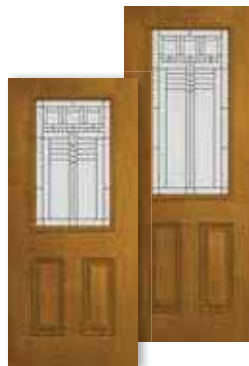

1/2 View 2-Panel

Door	2'8"	2'10"	3'0"
DF-684KP	•	•	•
DF7-684KP	•	•	•
DF8-684KP	•	•	•