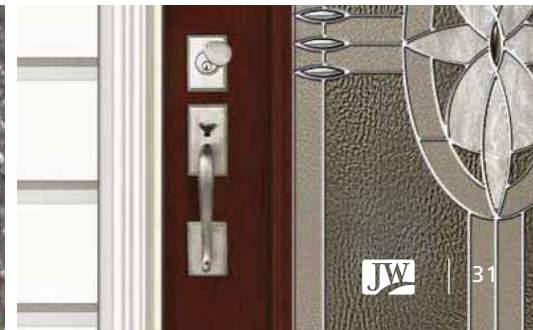

# DIRECT GLAZE

- Wider Viewing Area
- Easy to Clean
- No Screw Holes or Plugs
- Low-E Energy Efficient Glass available in Clear and Micro-Granite