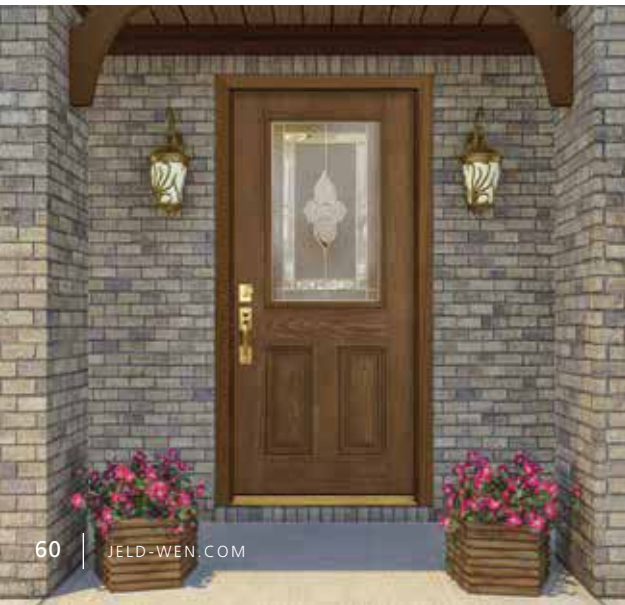

1/2 View Round Top

Door	2'8"	2'10"	3'0"
DO-637MN	•	•	•

3/4 Oval

Door	2'8"	2'10"	3'0"
DO-949MN	•	•	•

3/4 Oval Scroll

Door	2'10"	3'0"
DO-949MN-2S	•	•

Camber Top

Door	2'8"	2'10"	3'0"
DO-648MN	•	•	•