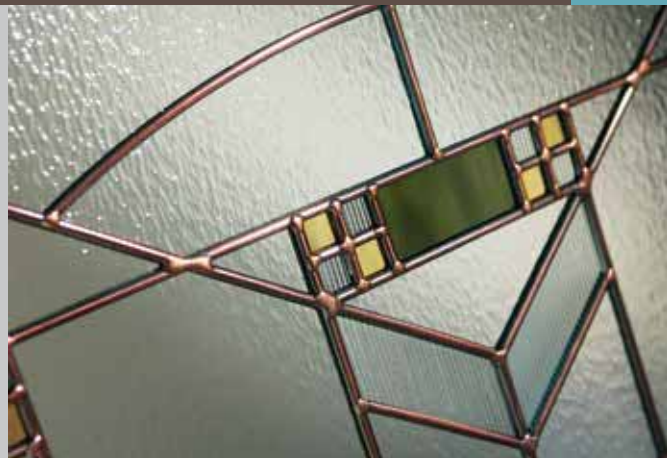

## Craftsman

6'8" and 7'0"

Doors and Sidelights

Optional Craftsman Shelf

Craftsman

Door	2'8"	2'10"	3'0"
SPC-866GRF	•	•	•
SPC7-866GRF	•	•	•

Craftsman Full View SL

Sidelight	1'0"	1'2"
SPC-819GRF	•	•
SPC7-819GRF	•	•