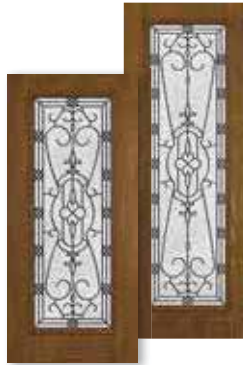

6'8", 7'0" and 8'0" Doors and Sidelights

Full View

Door	2'6"	2'8"	2'10"	3'0"
DO-686JA	•	•	•	•
DO7-686JA	•	•	•	•
D08-686JA		•	•	•