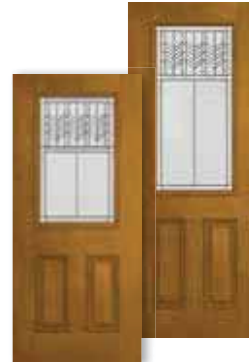

1/2 View 2-Panel

Door	2'8"	2'10"	3'0"
DF-684PR	•	•	•
DF7-684PR	•	•	•
DF8-684PR	•	•	•